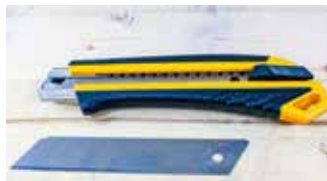

TOP FEATURES

- 25mm
- SK2Cr4 HIGH CARBON TOOL STEEL BLADES
- 25mm - 7 BLADE NODES
- 59° DEGREE BLADE ANGLE

Item Code	Description	Inner Box Quantity	Outer Box Quantity	Unit Bar Code
HRG-A7	KOMELON 25mm Auto Lock Snap Off Knife	6	72	8803005001452